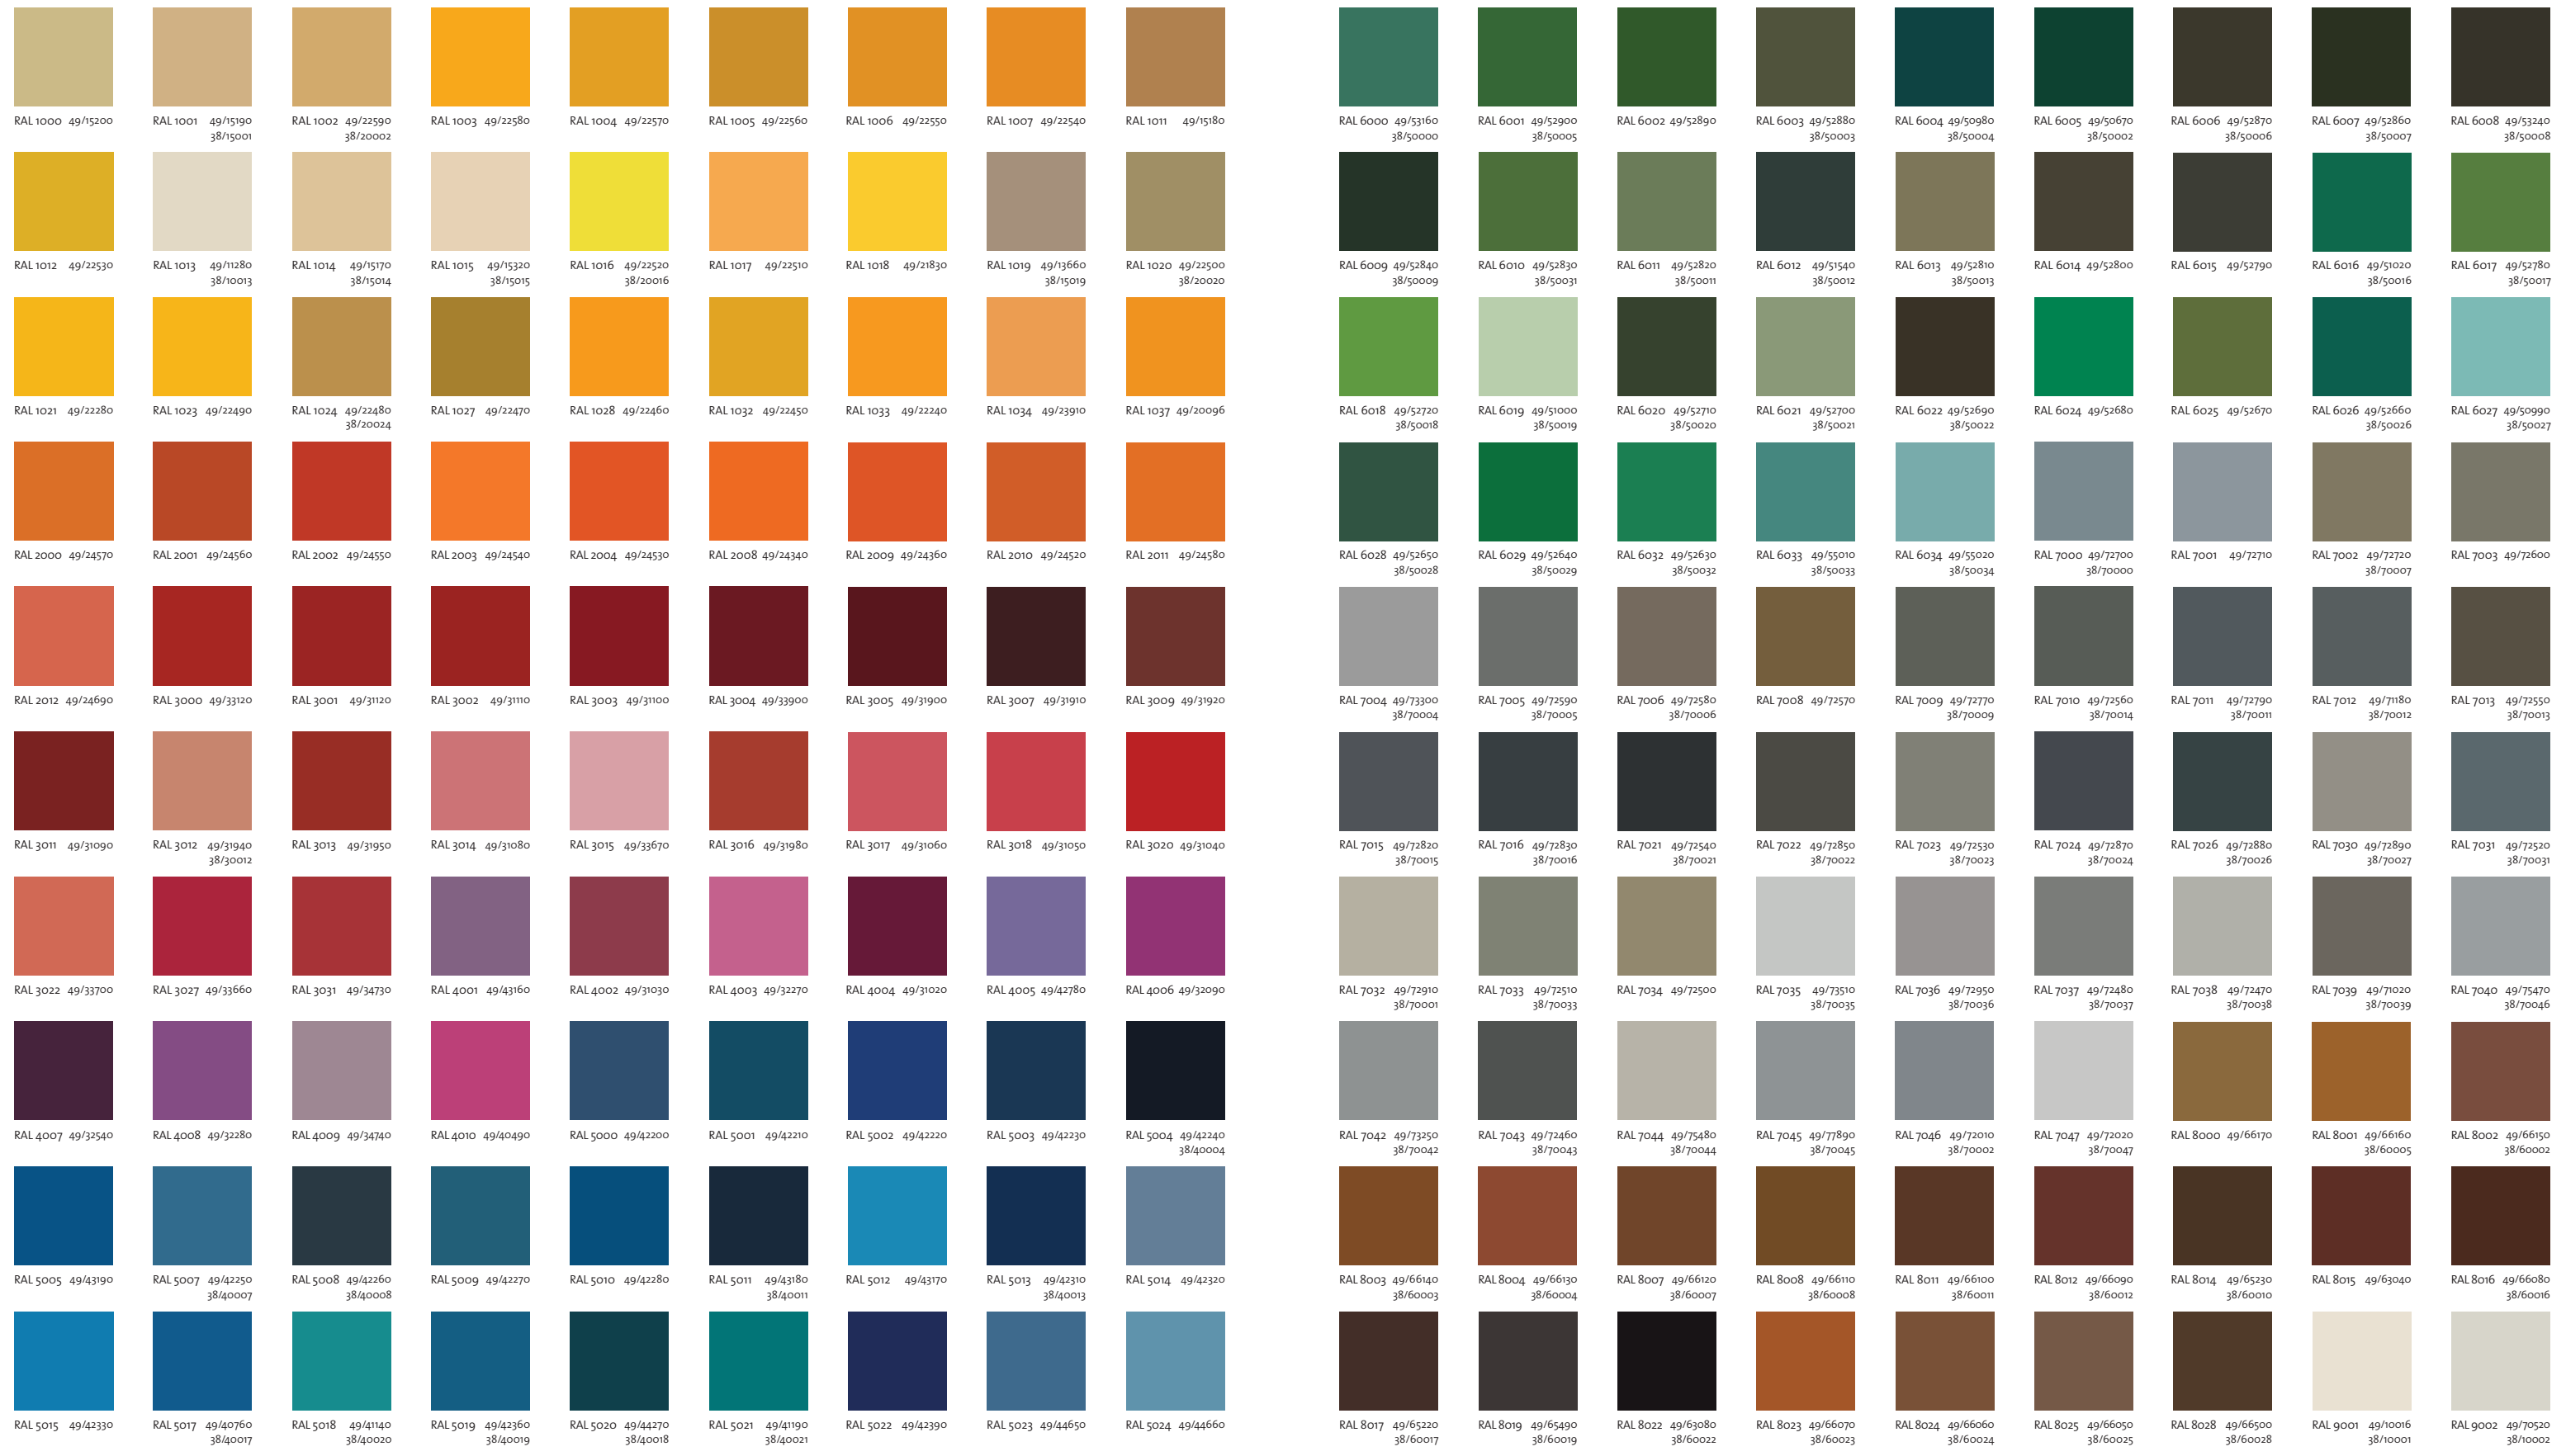

TIGER WORLDWIDE NETWORK

RAL colors

Interior and exterior applications | volume 10

CCT-GEN-1042-EN-1016

contact details available at
tiger-coatings.com

Disclaimer

RAL color swatches featured in this color chart have been matched to color standards at a 60-degree visual angle under a D65 Daylight primary source. The swatches are to be considered as an indication only. In practice, discrepancy between the color swatch and the actual powder coating may arise. This is due to paper and ink limitations, the influence of light and heat during the color chart production, as well as gloss level, substrate, surface variations, binder systems and pigments, coating thickness and cure oven conditions used during application. For an accurate color and finish assessment, it is recommended to obtain a powder coated sample panel from TIGER Drylac®.